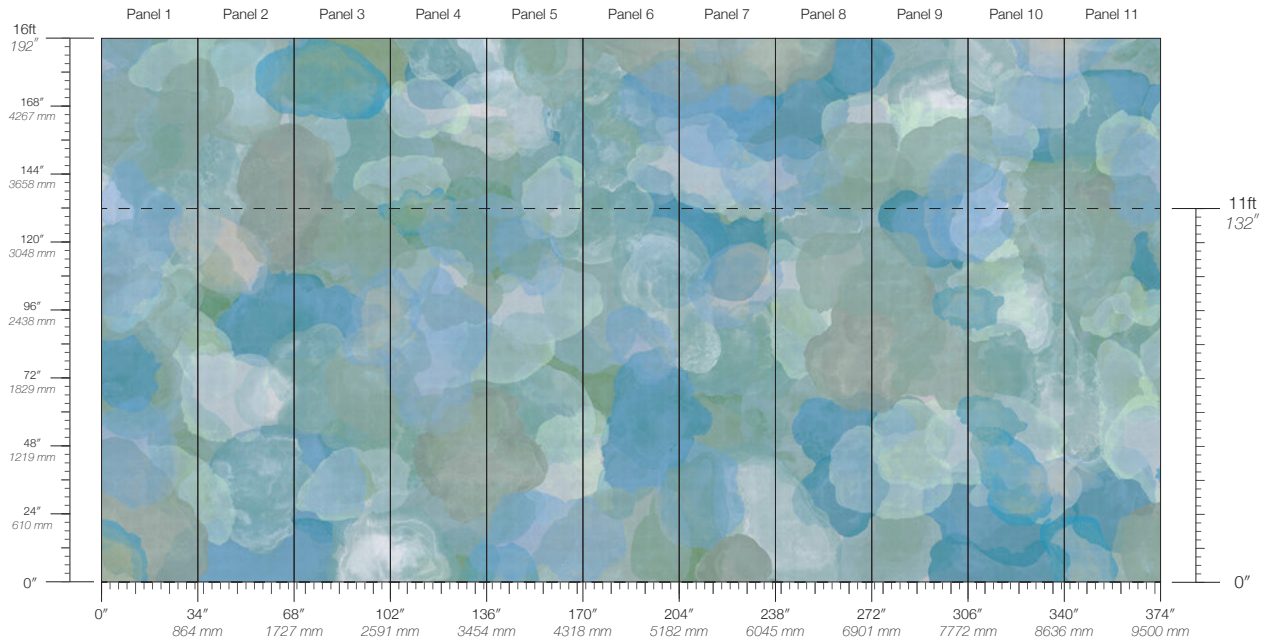

Verdure Aster

Suitable for residential and some commercial projects

COLOR
Aster

STOCK
Made to order

REPEAT
Non-repeating

CONTACT
sales@calicowallpaper.com
+1 718 243 1705
57 Lispenard Street
New York, NY 10013 USA

ITEM
5801

MINIMUM
1 panel

LEAD TIME
4 weeks to print

CONTENT
Dutch Metal Leaf

MAINTENANCE
Water-based cleanser

ORIGIN
USA

DISCLAIMER
Panel maps represent mural artwork only. Reference the physical sample for color and texture.

PANEL WIDTH
34" / 864 mm trimmed

FLAMMABILITY
ASTM E84 Adhered Class A

DETAILS
Custom options available

PANEL HEIGHT
132" / 3353 mm standard
192" / 4877 mm extended

ENVIRONMENTAL
Formaldehyde Free,
Heavy Metal Free

PRICE
Available upon request